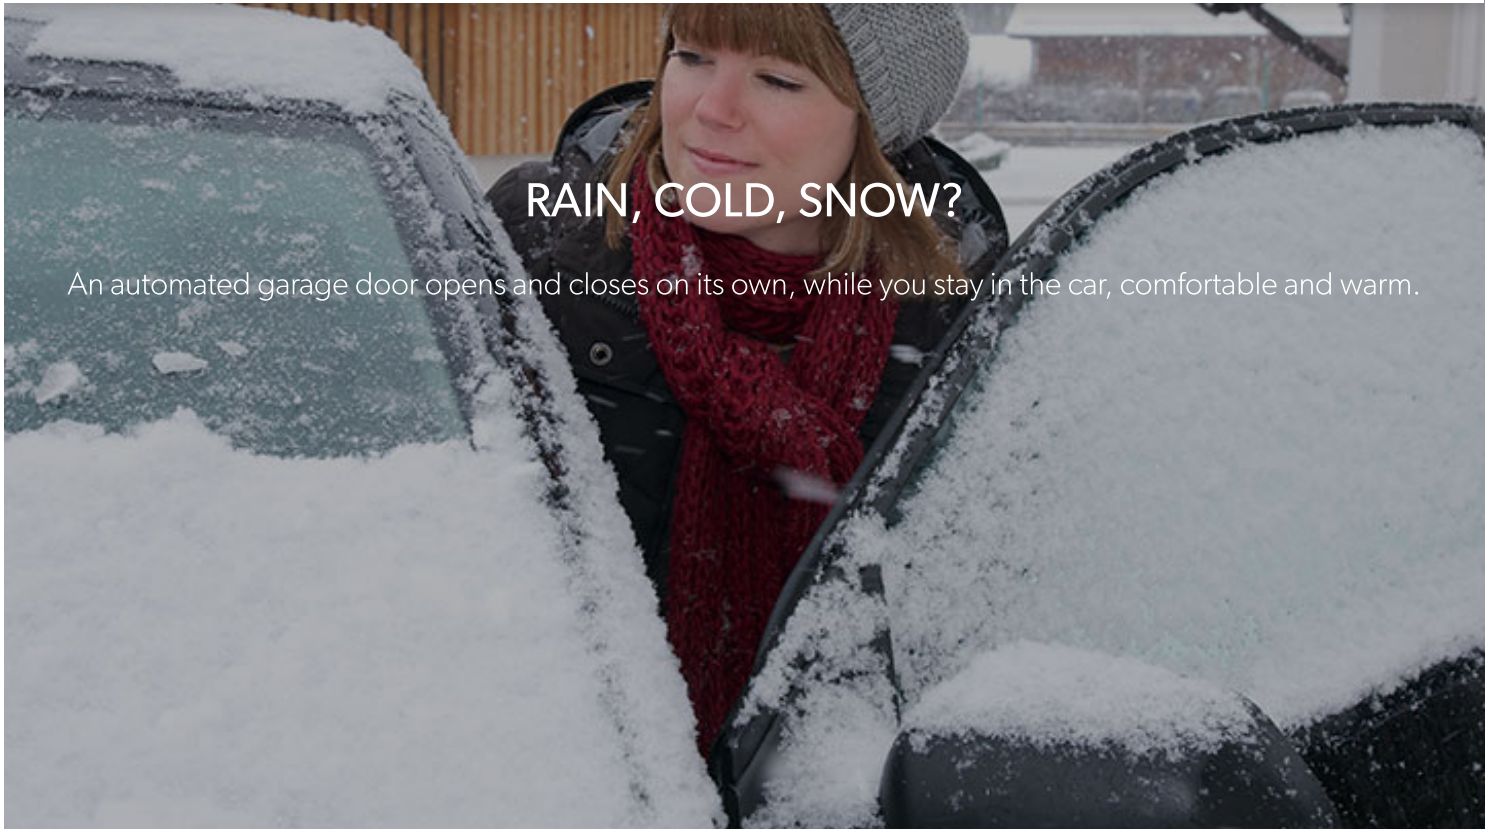

Sumo

oad
ions

Download
Brochure

Download
Instructions

DISCOVER THE BENEFITS

WHY IT MAKES SENSE FOR YOU

An automated garage door is the response to your need for practicality and convenience. Forget the bother and effort of having to lift heavy doors: with ET Nice, you can open and close your garage door hassle-free.

YOU'RE HOME AT ONCE

An automated garage door makes everything easier. No more hassle of having to open and close it manually, Nice takes care of it all!

COMFORT AND SECURITY

ALL IN A CLICK!

RAIN, COLD, SNOW?

An automated garage door opens and closes on its own, while you stay in the car, comfortable and warm.

GET HOME LATE?

With an automated garage door, your home becomes more high-tech and more secure.

ADD MORE VALUE TO YOUR SPACES